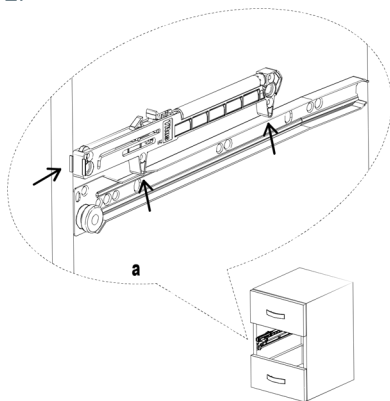

Wooden drawer

2.