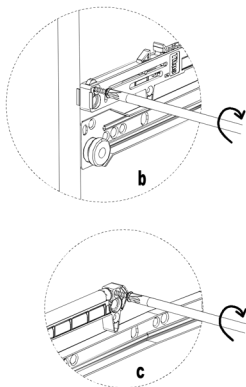

Wooden drawer

2.

3.

6.

8.