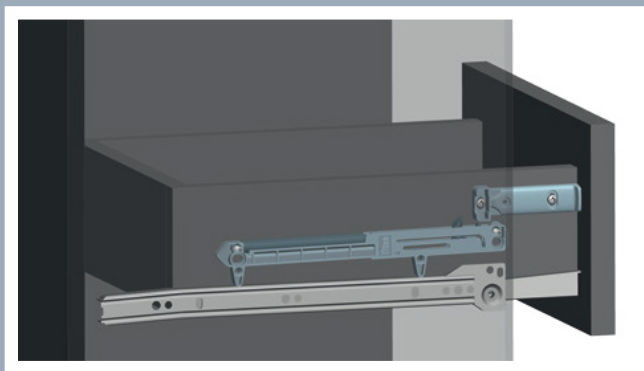

## Titusoft WD

Soft closing system  
for **wooden drawer**

Gelmar

## Technical details

- Works with most roller runner drawer slides
- Easy, intuitive mounting
- Smooth soft closing action independent of drawer hardware
- Optimal closing speed
- Non handed design