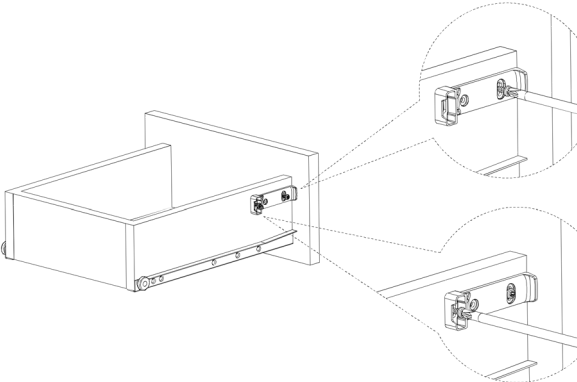

Titusoft WD Soft closing system for w

1.

4.

5.

7.