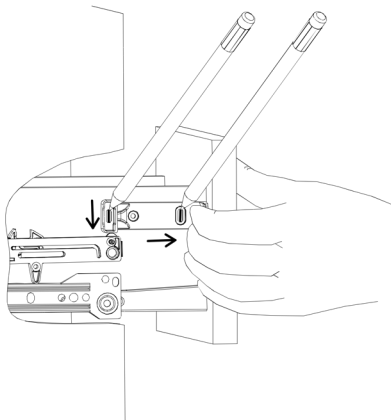

Wooden drawer

2.

3.

6.

8.